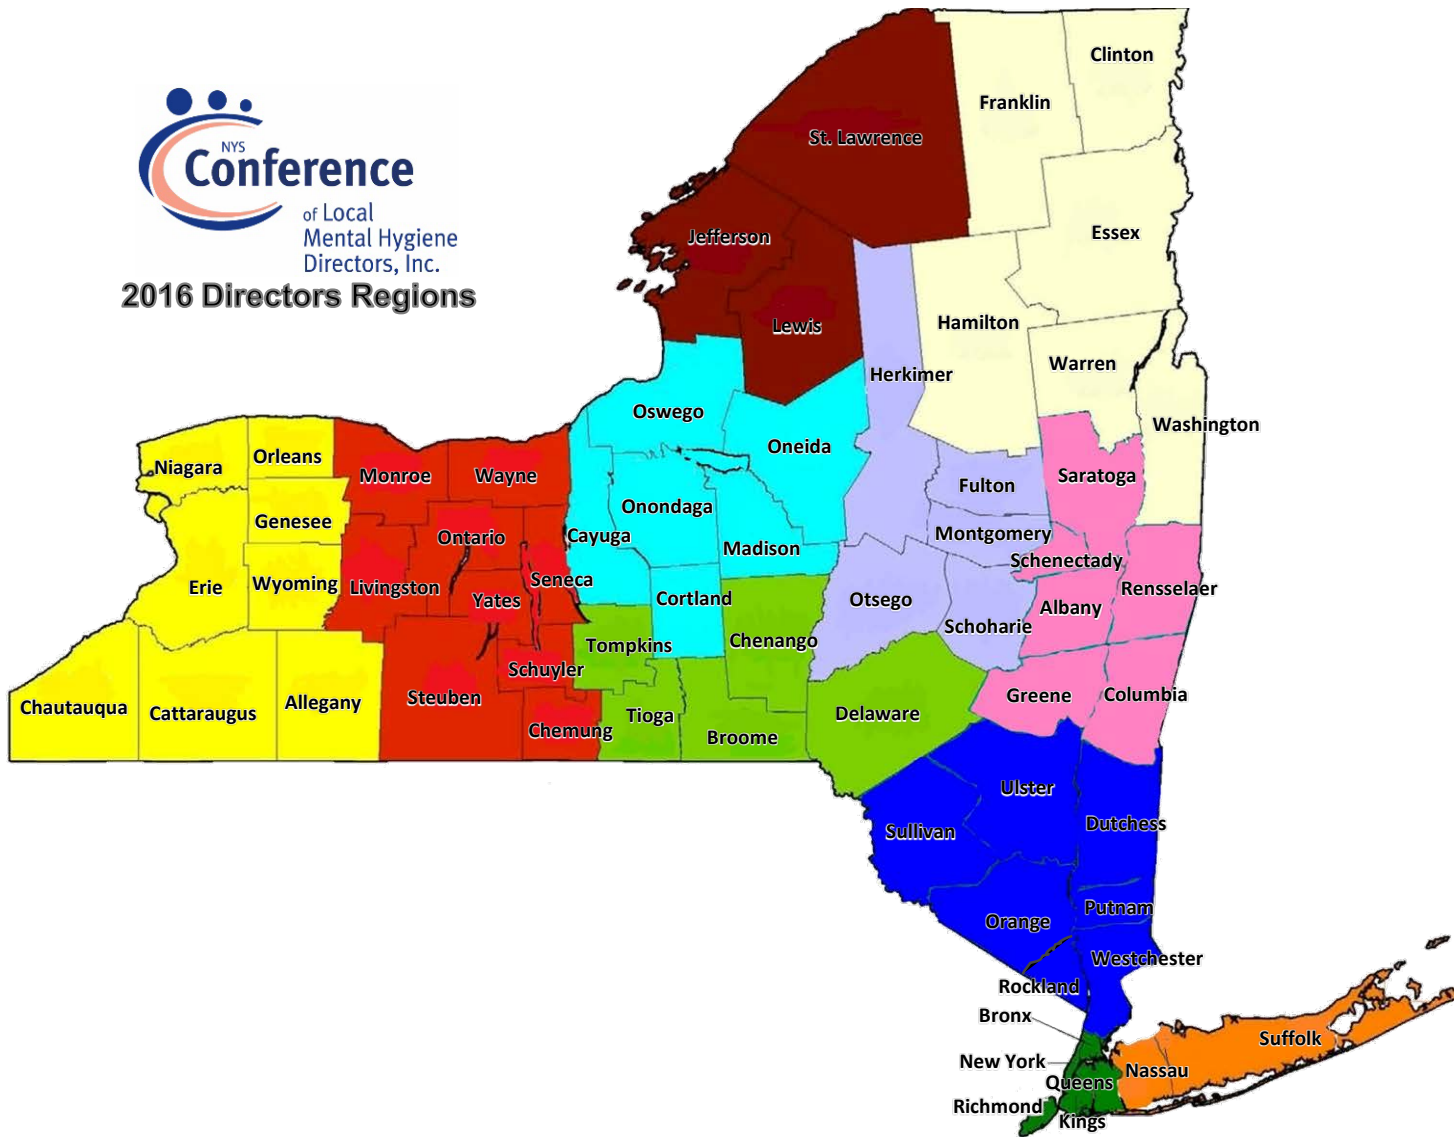

2016 Directors Regions

WESTERN NEW YORK REGION	FINGER LAKES REGION	CENTRAL REGION	SOUTHERN TIER REGION	TUG HILL SEAWAY REGION	MOHAWK VALLEY REGION	CAPITAL REGION	NORTH COUNTRY REGION	MID-HUDSON REGION	NEW YORK CITY REGION	LONG ISLAND REGION
<i>Regional Rep:</i> Ellery Reaves	<i>Regional Rep:</i> James Haitz	<i>Regional Rep:</i> Mark Thayer	<i>Regional Rep:</i> Cindy Heaney	<i>Regional Rep:</i> Pat Fralick	<i>Regional Rep:</i> Susan Matt	<i>Regional Rep:</i> Michael Prezioso	<i>Regional Rep:</i> Suzanne Lavigne	<i>Regional Rep:</i> Michael Piazza	<i>Regional Rep:</i> Gary Belkin	<i>Regional Rep:</i> James Dolan
Allegany Cattaraugus Chautauqua Erie Genesee Niagara Orleans Wyoming	Chemung Livingston Monroe Ontario Schuyler Seneca Steuben Wayne Yates	Cayuga Cortland Madison Oneida Onondaga Oswego	Broome Chenango Delaware Tioga Tompkins	Jefferson Lewis St. Lawrence	Fulton Herkimer Montgomery Otsego Schoharie	Albany Columbia Greene Rensselaer Saratoga Schenectady	Clinton Essex Franklin Hamilton Warren Washington	Dutchess Orange Putnam Rockland Sullivan Ulster Westchester	Bronx Kings New York Queens Richmond	Nassau Suffolk